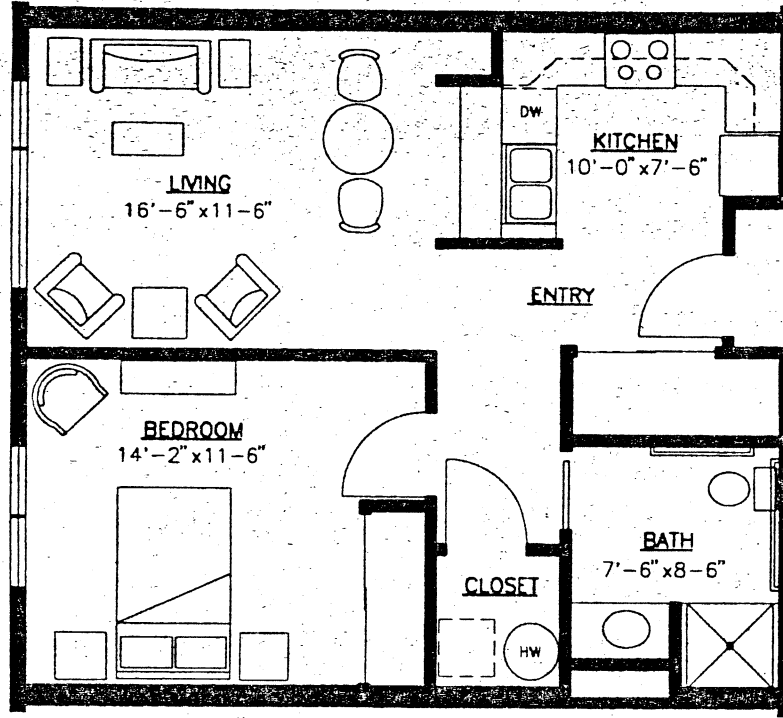

Fireweed Place

Tlingit-Haida Regional Housing Authority
 "Housing Designed by Seniors for Seniors"
 415 Willoughby Avenue Juneau, Alaska 99801
 (907) 586-5000 • Fax (907) 586-5001

Typical Two Bedroom